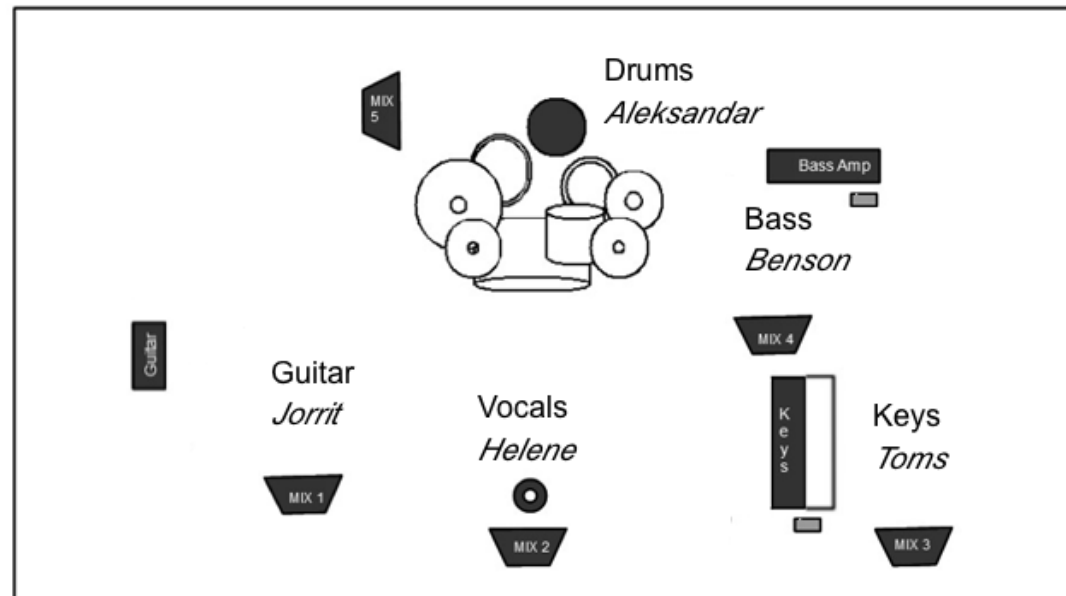

Tchip Hopzz Stage plot

KEY:

-  Stand
-  D.I. Box
-  Monitor

Mics/DIs:
 1 vocal mic
 1 guitar amp mic
 For drums: 2 overhead, 1 kick, 1 snare,
 1 hi-hat, 2 toms
 1 DI for bass
 1 DI for keys